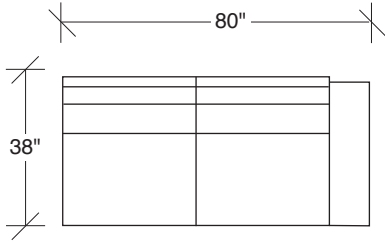

RIGHT CHAISE

SOFA

OTTOMAN
W/ LEGS ONLY

LEFT CHAISE

RAF SOFA

LAF W/ ATTACHED HI-CORNER

LAF W/ ATTACHED OTTOMAN

LAF SOFA

RAF W/ ATTACHED HI-CORNER

RAF W/ ATTACHED OTTOMAN

RAF W/ ATTACHED HI-CORNER

LAF W/ ATTACHED HI-CORNER

RAF 3-SEAT SOFA

LAF 3-SEAT SOFA

MERCATO
INTERIORS

Fine Furniture & Design