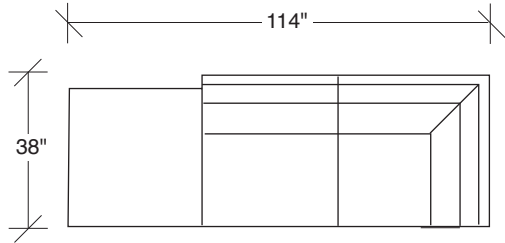

RIGHT CHAISE

SOFA

OTTOMAN
W/ LEGS ONLY

LEFT CHAISE

RAF SOFA

LAF W/ ATTACHED HI-CORNER

LAF W/ ATTACHED OTTOMAN

LAF SOFA

RAF W/ ATTACHED HI-CORNER

RAF W/ ATTACHED OTTOMAN

RAF W/ ATTACHED HI-CORNER

LAF W/ ATTACHED HI-CORNER

RAF 3-SEAT SOFA

LAF 3-SEAT SOFA

MERCATO
INTERIORS

Fine Furniture & Design