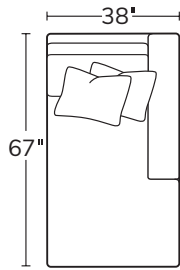

RIGHT ARM CHAISE