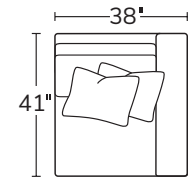

SOFA

SHORT SOFA

CHAIR

SWIVEL CHAIR

LEFT ARM CHAIR

LEFT ARM SOFA RETURN

RIGHT ARM SOFA RETURN

SQUARE CORNER

LEFT ARM LOVESEAT

RIGHT ARM LOVESEAT

**MERCATO**  
INTERIORS

*Fine Furniture & Design*

31316