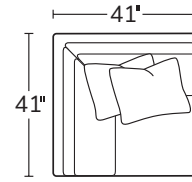

SOFA

SHORT SOFA

CHAIR

SWIVEL CHAIR

LEFT ARM CHAIR

LEFT ARM SOFA RETURN

RIGHT ARM SOFA RETURN

SQUARE CORNER

LEFT ARM LOVESEAT

RIGHT ARM LOVESEAT

**MERCATO**  
INTERIORS

*Fine Furniture & Design*

31316