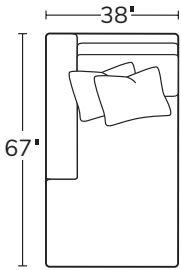

LEFT ARM CHAISE