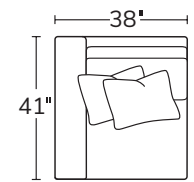

SOFA

SHORT SOFA

CHAIR

SWIVEL CHAIR

LEFT ARM CHAIR

LEFT ARM SOFA RETURN

RIGHT ARM SOFA RETURN

SQUARE CORNER

LEFT ARM LOVESEAT

RIGHT ARM LOVESEAT

**MERCATO**  
INTERIORS

*Fine Furniture & Design*

31316