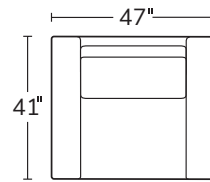

SOFA

SHORT SOFA

CHAIR

SWIVEL CHAIR

LEFT ARM CHAIR

LEFT ARM SOFA RETURN

RIGHT ARM SOFA RETURN

SQUARE CORNER

LEFT ARM LOVESEAT

RIGHT ARM LOVESEAT

**MERCATO**  
INTERIORS

*Fine Furniture & Design*

31316