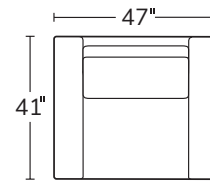

SOFA

SHORT SOFA

CHAIR

SWIVEL CHAIR

LEFT ARM CHAIR

LEFT ARM SOFA RETURN

RIGHT ARM SOFA RETURN

SQUARE CORNER

LEFT ARM LOVESEAT

RIGHT ARM LOVESEAT

**MERCATO**  
INTERIORS

*Fine Furniture & Design*

31316