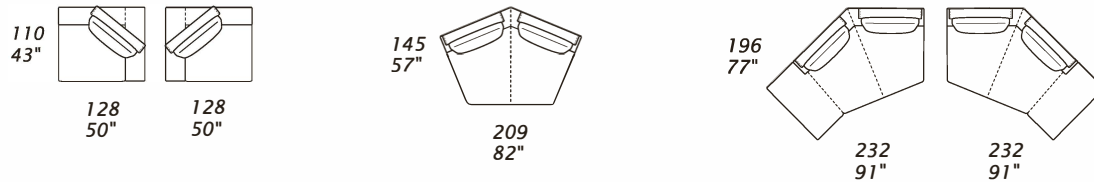

85 33" 170 67" 114 45" 114 45" 199 78" 199 78" 140 55" 140 55" 225 89" 225 89"

STORAGE ARM

EBC

CHAISE LONGUE WITH STORAGE ARM

INNER DIMENSIONS:
72 X H32,5 X 18CM
28" X H13" X 7"

FOOTSTOOL

suggested lumbar pillow