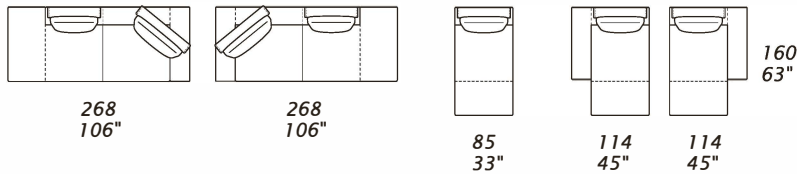

85 33" 170 67" 114 45" 114 45" 199 78" 199 78" 140 55" 140 55" 225 89" 225 89"

STORAGE ARM

EBC

CHAISE LONGUE WITH STORAGE ARM

INNER DIMENSIONS:
72 X H32,5 X 18CM
28" X H13" X 7"

FOOTSTOOL

suggested lumbar pillow