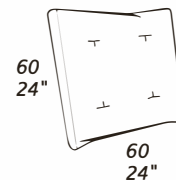

suggested pillow

MERCATO
INTERIORS

Fine Furniture & Design