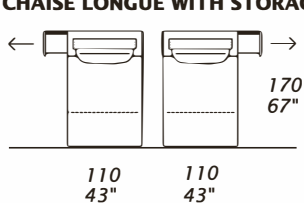

85 33" 170 67" 114 45" 114 45" 199 78" 199 78" 140 55" 140 55" 225 89" 225 89"

STORAGE ARM

EBC

CHAISE LONGUE WITH STORAGE ARM

INNER DIMENSIONS:
72 X H32,5 X 18CM
28" X H13" X 7"

FOOTSTOOL

suggested lumbar pillow