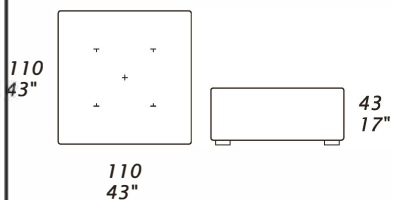

85 33" 170 67" 114 45" 114 45" 199 78" 199 78" 140 55" 140 55" 225 89" 225 89"

STORAGE ARM

EBC

CHAISE LONGUE WITH STORAGE ARM

INNER DIMENSIONS:
72 X H32,5 X 18CM
28" X H13" X 7"

FOOTSTOOL

suggested lumbar pillow