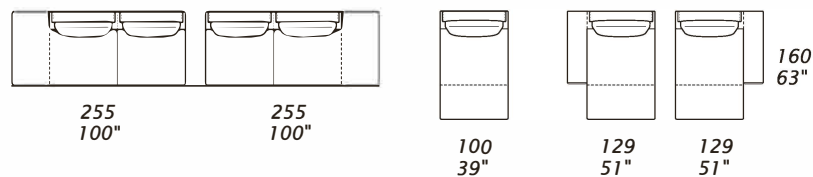

85 33" 170 67" 114 45" 114 45" 199 78" 199 78" 140 55" 140 55" 225 89" 225 89"

STORAGE ARM

EBC

CHAISE LONGUE WITH STORAGE ARM

INNER DIMENSIONS:
72 X H32,5 X 18CM
28" X H13" X 7"

FOOTSTOOL

suggested lumbar pillow