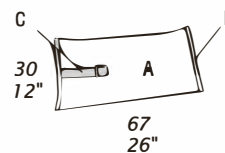

85 33" 170 67" 114 45" 114 45" 199 78" 199 78" 140 55" 140 55" 225 89" 225 89"

STORAGE ARM

EBC

CHAISE LONGUE WITH STORAGE ARM

INNER DIMENSIONS:
72 X H32,5 X 18CM
28" X H13" X 7"

FOOTSTOOL

suggested lumbar pillow