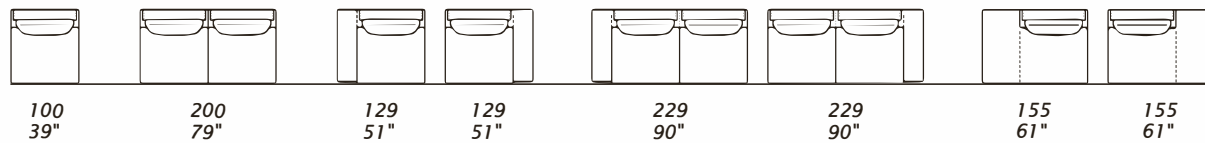

85 33" 170 67" 114 45" 114 45" 199 78" 199 78" 140 55" 140 55" 225 89" 225 89"

STORAGE ARM

EBC

CHAISE LONGUE WITH STORAGE ARM

INNER DIMENSIONS:
72 X H32,5 X 18CM
28" X H13" X 7"

FOOTSTOOL

suggested lumbar pillow