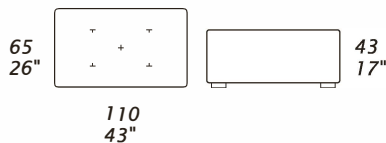

85 33" 170 67" 114 45" 114 45" 199 78" 199 78" 140 55" 140 55" 225 89" 225 89"

STORAGE ARM

EBC

CHAISE LONGUE WITH STORAGE ARM

INNER DIMENSIONS:
72 X H32,5 X 18CM
28" X H13" X 7"

FOOTSTOOL

suggested lumbar pillow