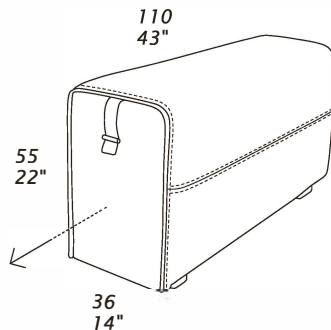

85 33" 170 67" 114 45" 114 45" 199 78" 199 78" 140 55" 140 55" 225 89" 225 89"

STORAGE ARM

EBC

CHAISE LONGUE WITH STORAGE ARM

INNER DIMENSIONS:
72 X H32,5 X 18CM
28" X H13" X 7"

FOOTSTOOL

suggested lumbar pillow