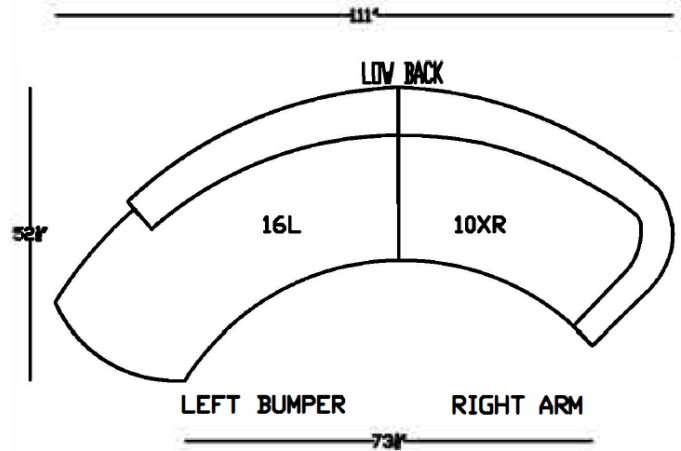

ARMLESS SOFA W/  
LEFT BUMPER  
\*SHOWN AS LEFT

ARMLESS WEDGE  
\*SHOWN AS RIGHT

RIGHT ARM  
LOVESEAT  
\*SHOWN AS RIGHT

RIGHT ARM  
LOVESEAT  
\*SHOWN AS RIGHT

ARMLESS WEDGE  
W/ STRAIGHT BACK

SOFA

**MERCATO**  
INTERIORS