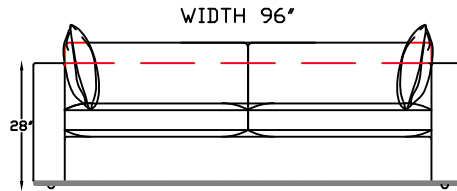

TWO ARM SOFA

ONE-ARM SOFA
(SHOWN AS LEFT)

RETURN SOFA W/ BUMPER
(SHOWN AS RIGHT)

*FRONT VIEW

*FRONT VIEW

*FRONT VIEW

← DEPTH 41" →

*SIDE VIEW