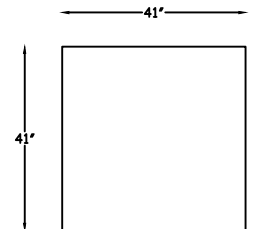

OTTOMAN

MERCATO
INTERIORS

Fine Furniture & Design