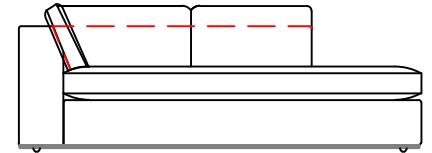

TWO ARM SOFA

ONE-ARM SOFA
(SHOWN AS LEFT)

RETURN SOFA W/ BUMPER
(SHOWN AS RIGHT)

*FRONT VIEW

*FRONT VIEW

*FRONT VIEW

← DEPTH 41" →

*SIDE VIEW

*FRONT VIEW

CORNER

OTTOMAN

MERCATO
INTERIORS

Fine Furniture & Design