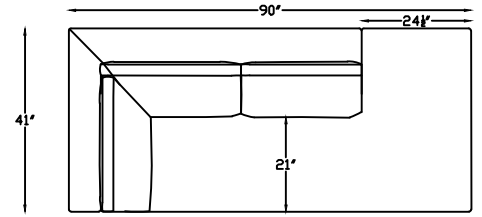

TWO ARM SOFA

ONE-ARM SOFA
(SHOWN AS LEFT)

RETURN SOFA W/ BUMPER
(SHOWN AS RIGHT)

*FRONT VIEW

*FRONT VIEW

*FRONT VIEW

← DEPTH 41" →

*SIDE VIEW