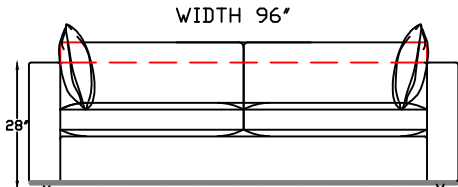

TWO ARM SOFA

ONE-ARM SOFA
(SHOWN AS LEFT)

RETURN SOFA W/ BUMPER
(SHOWN AS RIGHT)

*FRONT VIEW

*FRONT VIEW

*FRONT VIEW

← DEPTH 41" →

*SIDE VIEW