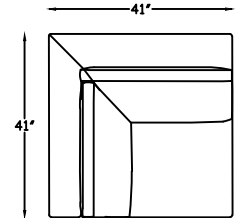

← DEPTH 41" →

CORNER

MERCATO
INTERIORS

Fine Furniture & Design