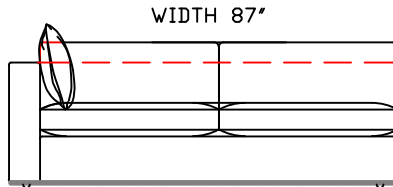

TWO ARM SOFA

ONE-ARM SOFA
(SHOWN AS LEFT)

RETURN SOFA W/ BUMPER
(SHOWN AS RIGHT)

*FRONT VIEW

*FRONT VIEW

*FRONT VIEW

← DEPTH 41" →

*SIDE VIEW