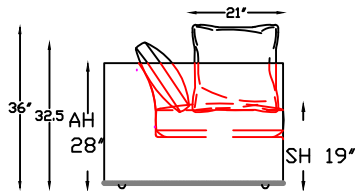

TWO ARM SOFA

ONE-ARM SOFA
(SHOWN AS LEFT)

RETURN SOFA W/ BUMPER
(SHOWN AS RIGHT)

*FRONT VIEW

*FRONT VIEW

*FRONT VIEW

← DEPTH 41" →

*SIDE VIEW